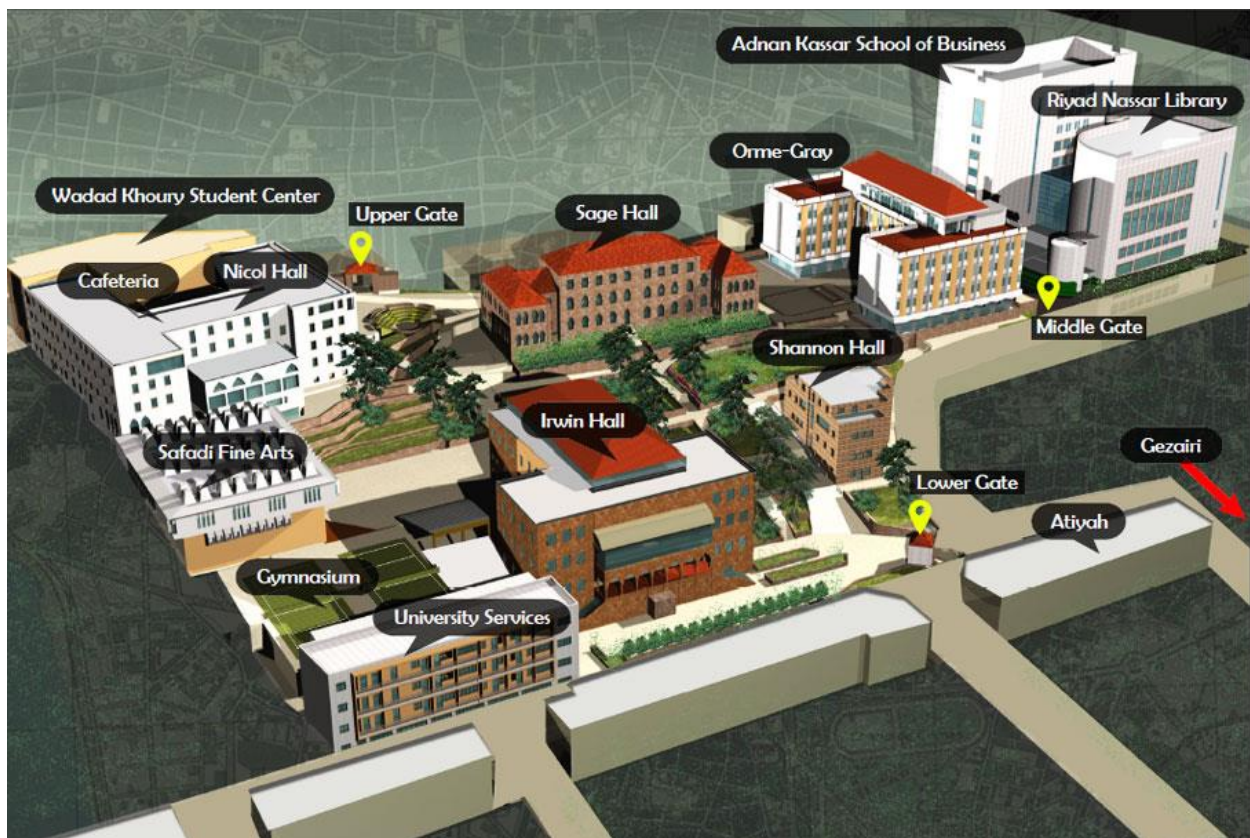

- Chemistry

C] Major offered on the **Byblos campus only**

- Nursing*

Note that Architecture, Engineering and Pharmacy majors are not offered.

** Require SAT or ACT score meeting the school's minimum requirement, AND applicants to these majors cannot start at the Freshman level but MUST start at LAU as sophomore students.*

LAU: Beirut and Byblos Campuses

LAU's two campuses are situated around 43 kilometers apart, and the University provides transportation services between both campuses. The physical facilities include the following amenities and features:

Beirut Campus:

The Beirut campus is located in Quraytem, Ras Beirut, in the vicinity of Hamra. Its 27,500 square meters land footprint encompasses 15 buildings with a total built-up area of 76,370 square meters. It is a vibrant and friendly place for an active learning environment.